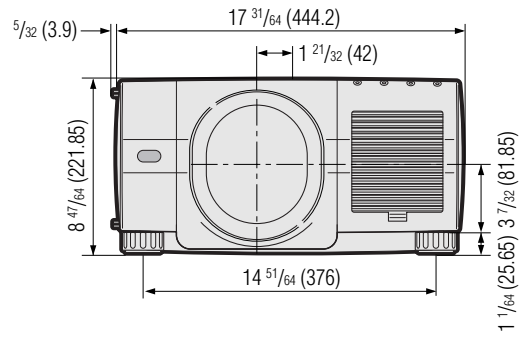

Dimensions

Rear View

Side View

Top View

Side View

24²⁹/₆₄ (621.3)

2¹⁵/₁₆ (74.5)

16⁵/₁₆ (414.5)

Front View

Bottom View

Units: inches (mm)