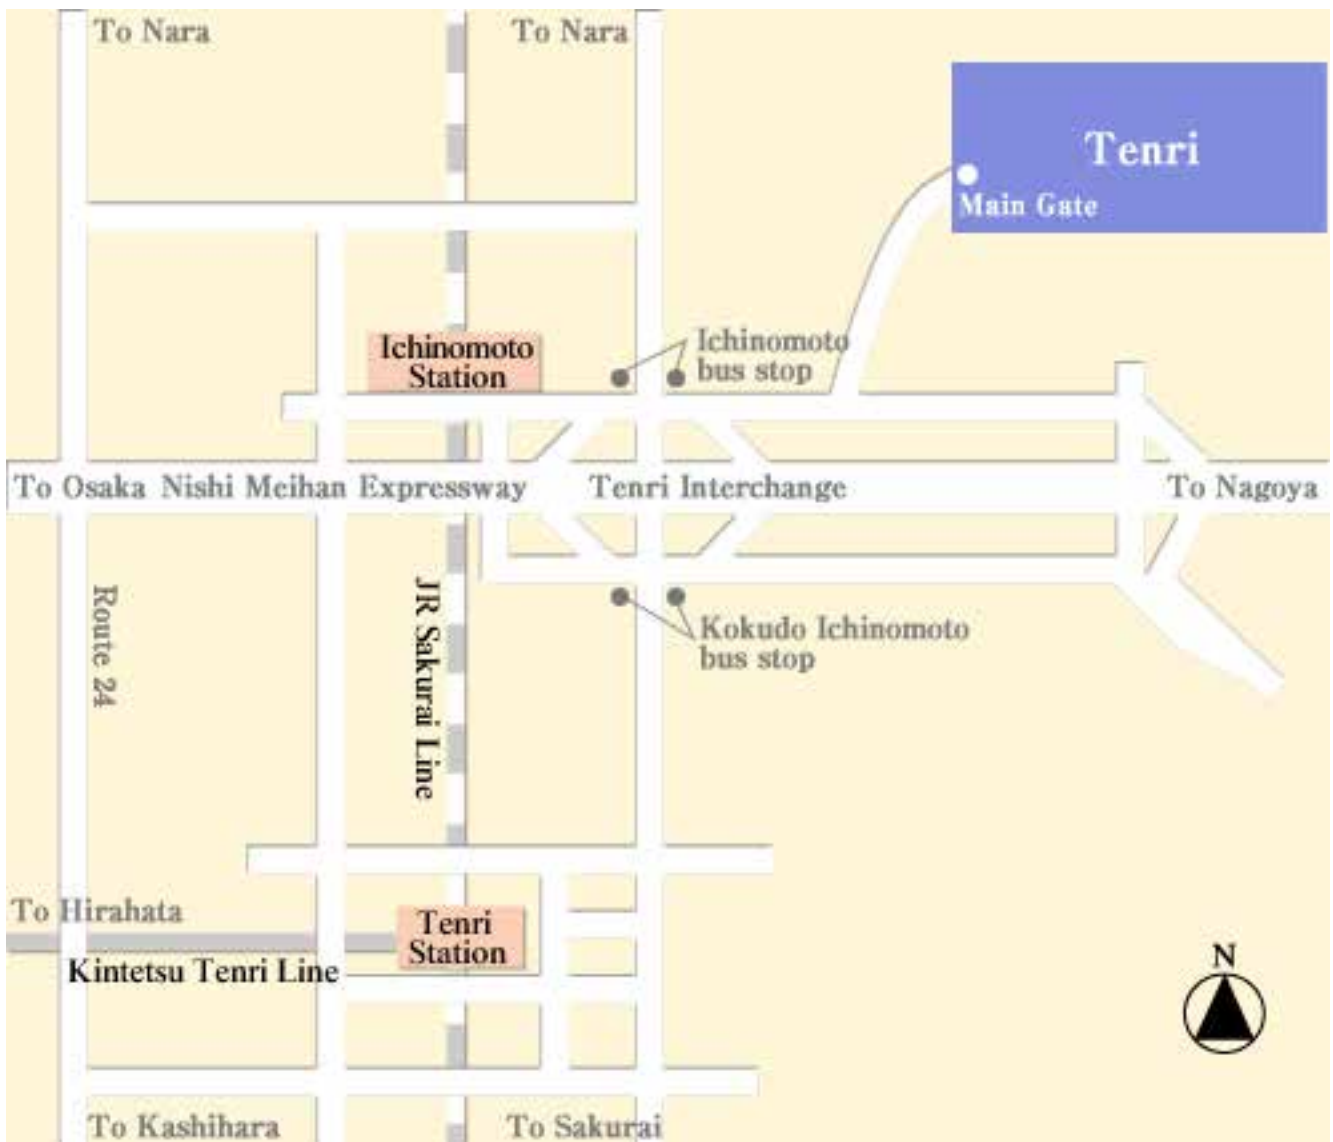

Map to Tenri

Tenri

Address : 2613-1 Ichinomoto-cho, Tenri-shi, Nara Prefecture 632-8567, Japan
Phone : +81-743-65-1321

Access

- 15 minutes by taxi from JR Tenri Station or Kintetsu Tenri Station.
To avoid confusion with other Sharp sites in Nara, please specify the Sharp Tenri facility when giving directions to your taxi driver.
- From JR Nara or Kintetsu Nara Stations, take a Nara Kotsu Bus bound for Tenri. Get off at Ichinomoto bus stop (it takes about 30 minutes to get there) and then walk about 15 minutes. Early in the morning, there is a bus bound for Advanced Development and Planning Center.
- From JR Tenri or Kintetsu Tenri Stations, take a Nara Kotsu Bus bound for JR Nara Station and get off at Kokudo Ichinomoto bus stop (it takes about 10 minutes to get there) and then walk about 15 minutes.
About once every hour there is a bus bound for Advanced Development and Planning Center.
- From Kansai International Airport or Osaka Airport
take an airport limousine bus (Nara Kotsu bus) bound for Tenri (get off at Ichinomoto bus stop).
- From JR Ichinomoto Station walk about 20 minutes.

Note: All times are approximate.